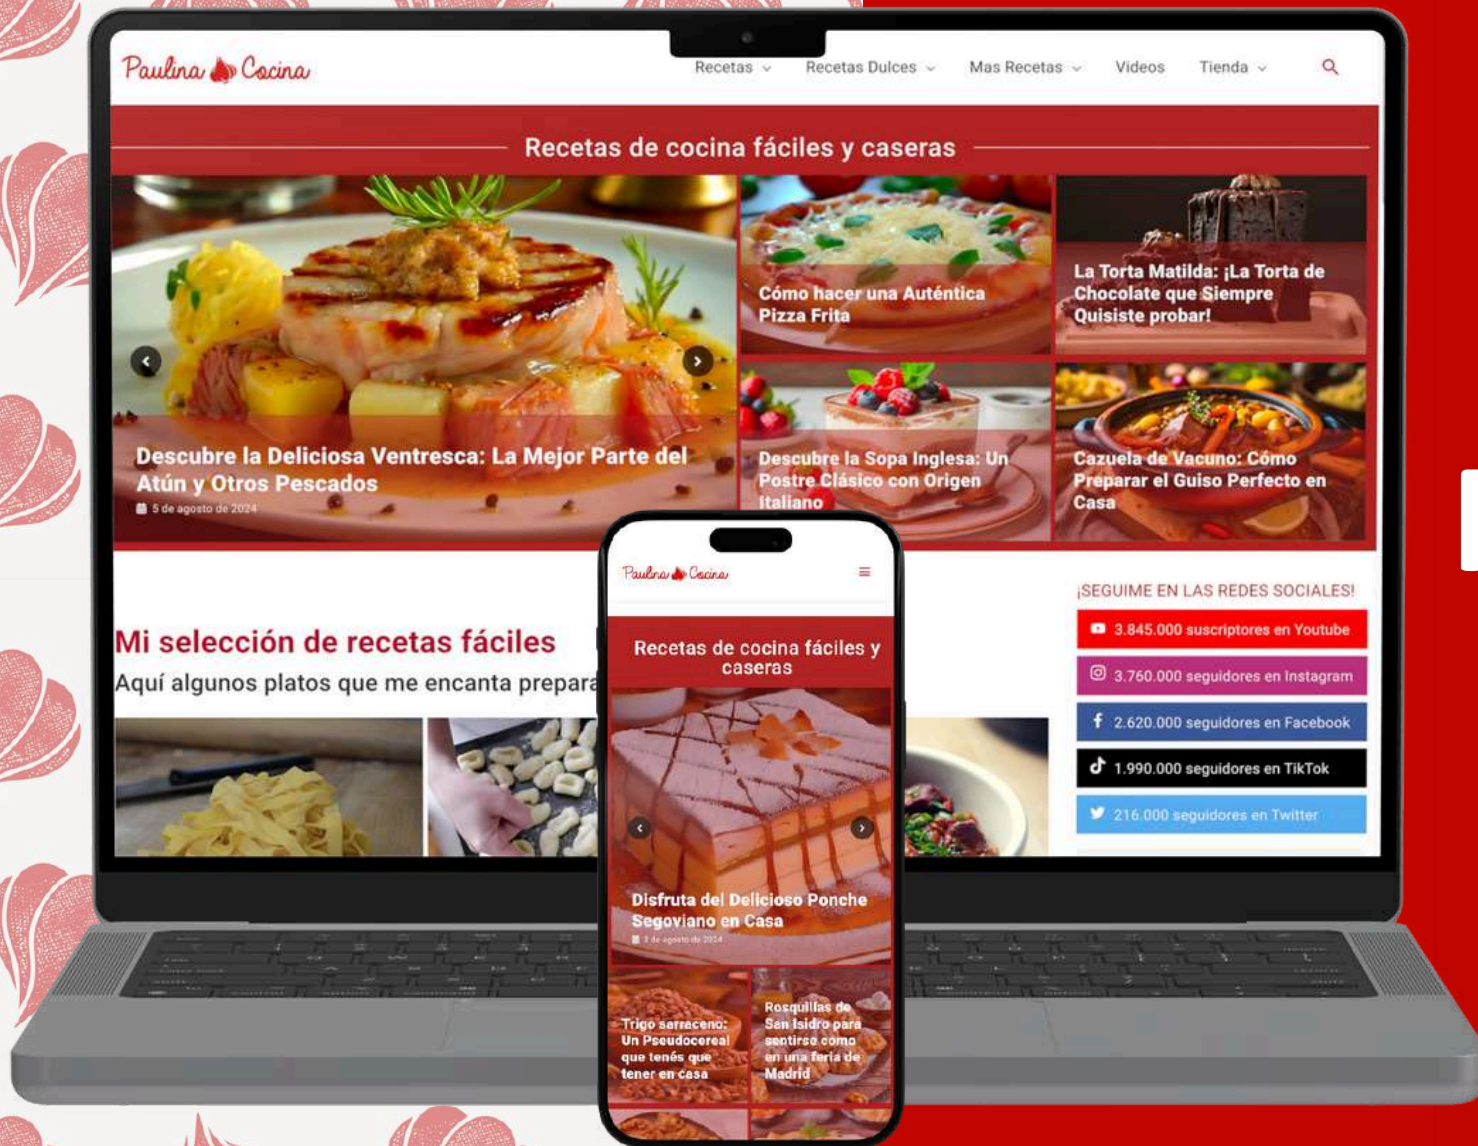

FORMATOS

HAZ CLIC SOBRE CUALQUIER
FORMATO PARA VER MÁS